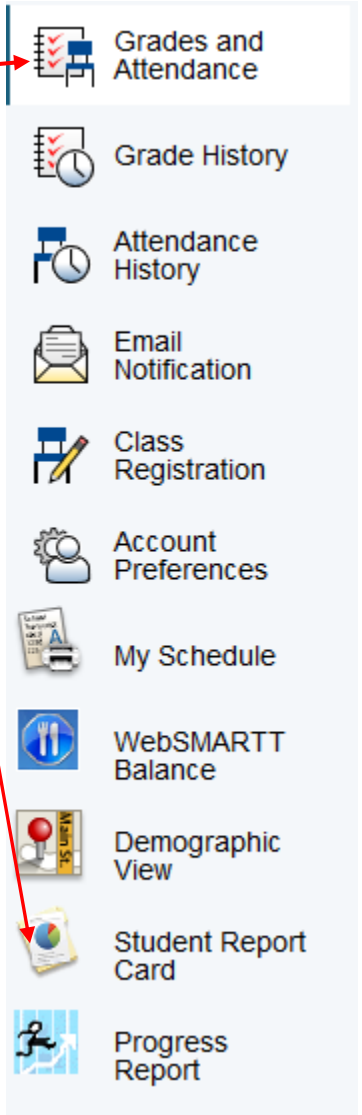

How to Check Elementary Report Cards

1. Logon on with your parent portal logon. If you don't remember your account, please call **716-375-6600 x 2081** to get help with the account.
2. On the left-hand side of the screen you will see the Navigation list.

3. Standards grades will be found on Grades and Attendance

4. Numeric grades will be found on the Student Report Card

Standards Grades:

Click on the Standards Score Tab:

Click on Expand All to see the Standards for all classes:

Numeric Grades:

When you click on Student Report Card, you will see a generic report card that gives the numeric grades for any class that has a grade in addition to Standards.