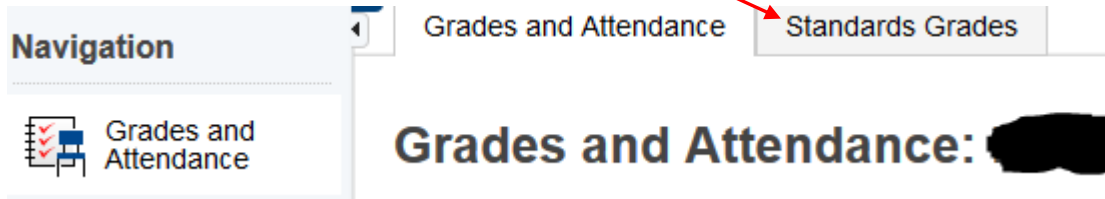

Standards Grades:

Click on the Standards Score Tab:

Click on Expand All to see the Standards for all classes: